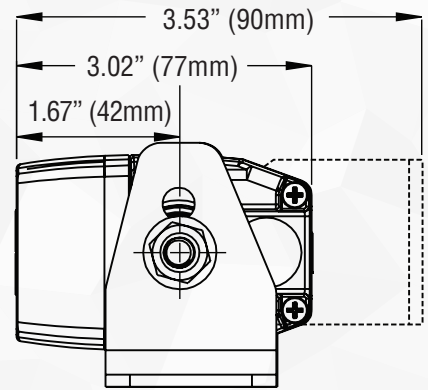

Length	Height	Depth	Weight	VDC	LED*	Raw Lumens*	Amps*
11.55" (293mm), 21.80" (554mm), 32.05" (814mm), 42.30" (1074mm), 52.55" (1335mm)	2.00"	3.00"	2.45lbs, 4.25lbs, 6.25lbs, 8.15lbs, 10.00lbs	12	9	2100	2.3

*\*Per Module*

**WHELEN<sup>®</sup>**

**WHELEN**<sup>®</sup>

*\*Actual Inches (Actual Millimeters)*

**WHELEN<sup>®</sup>**

**Spot**

**Flood**

**Smoked**

Length	Height	Depth	Weight	VDC	LED*	Raw Lumens*	Amps*
11.55" (294mm), 21.80" (554mm), 32.05" (814mm), 42.30" (1074mm), 52.55" (1335mm)	3.40"	3.04"	3.70lbs, 6.60lbs, 9.50lbs, 12.45lbs, 15.25lbs	12	18	5000	5.0

42.30" (1074mm)

**50"**

52.55" (1335mm)

*\*Actual Inches (Actual Millimeters)*

**WHELEN<sup>®</sup>**

**Spot**

**Flood**

**Smoked**