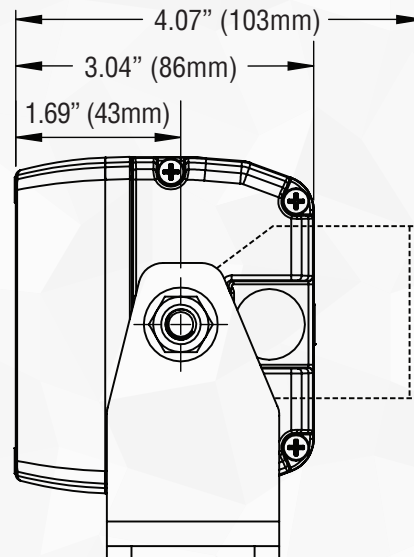

Length	Height	Depth	Weight	VDC	LED*	Raw Lumens*	Amps*
11.55" (293mm), 21.80" (554mm), 32.05" (814mm), 42.30" (1074mm), 52.55" (1335mm)	2.00"	3.00"	2.45lbs, 4.25lbs, 6.25lbs, 8.15lbs, 10.00lbs	12	9	2100	2.3

Length	Height	Depth	Weight	VDC	LED*	Raw Lumens*	Amps*
11.55" (294mm), 21.80" (554mm), 32.05" (814mm), 42.30" (1074mm), 52.55" (1335mm)	3.40"	3.04"	3.70lbs, 6.60lbs, 9.50lbs, 12.45lbs, 15.25lbs	12	18	5000	5.0

WHALEN

**10"**

11.55" (294mm)

**20"**

21.80" (554mm)

**30"**

32.05" (814mm)

**40"**

42.30" (1074mm)

**50"**

52.55" (1335mm)

*\*Actual Inches (Actual Millimeters)*

**WHELEN<sup>®</sup>**

**Spot**

**Flood**

**Smoked**